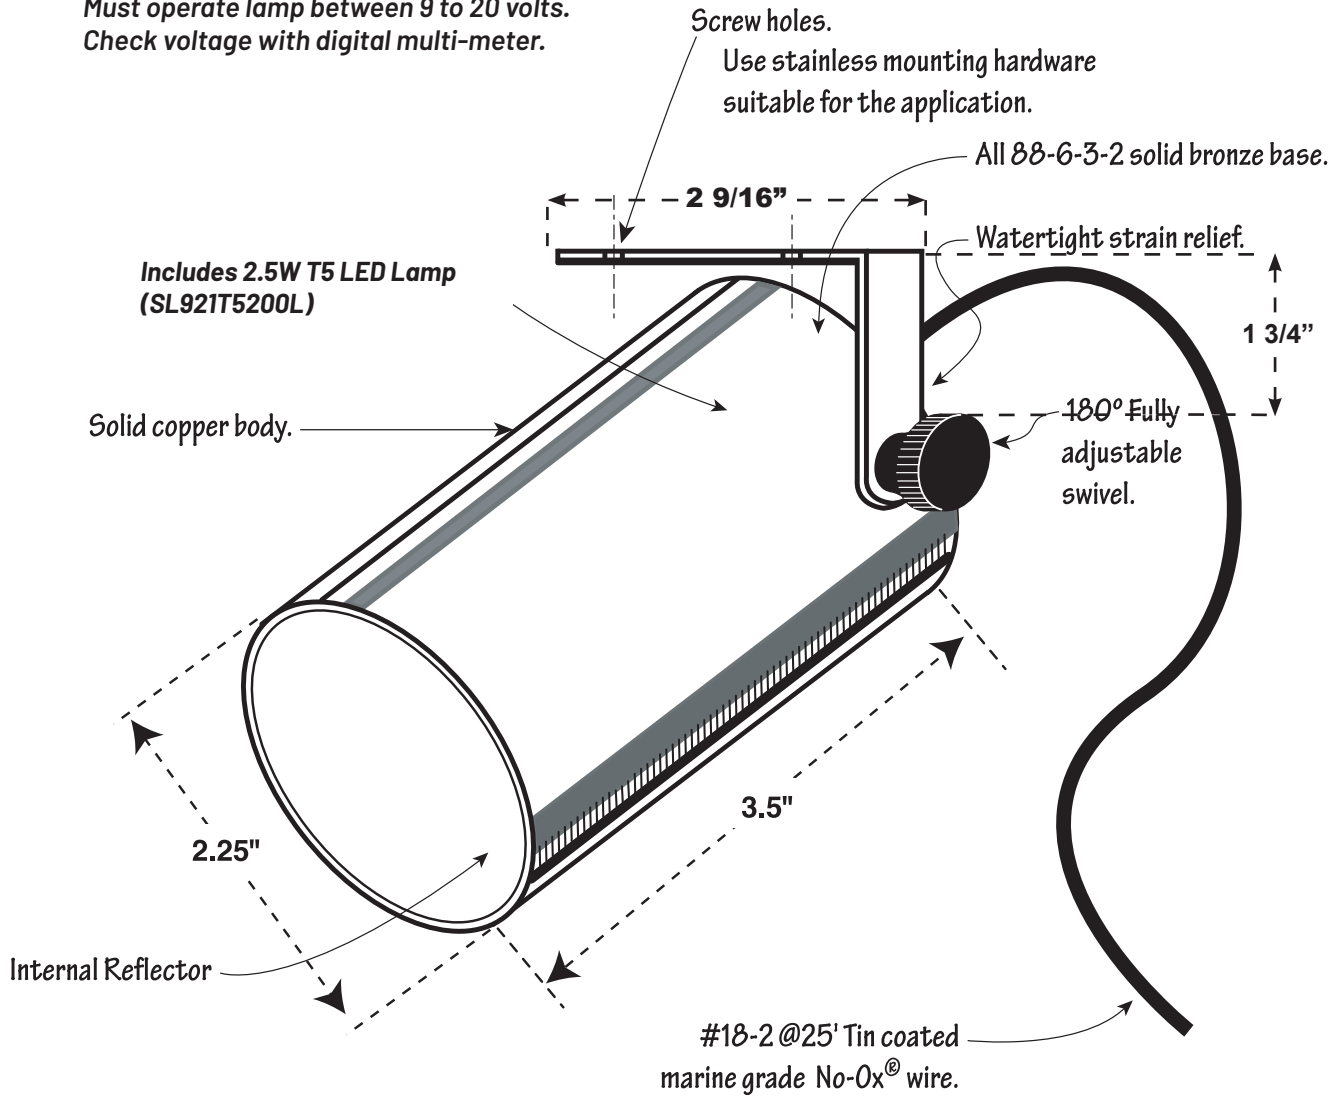

Lighting Specification Sheet

Classic Niche Light (CNL1CB)

Old world craftsmanship. . . tomorrow's technology®

Project: _____ Date: _____
Fixture Type: _____ Quantity: _____
Specifier: _____

Drawing not to scale

**Must operate lamp between 9 to 20 volts.
Check voltage with digital multi-meter.**

Plan Symbol:

Notes

- Includes 2.5W T5 LED Lamp (SL921T5200L)
- Downward orientation only
- Refer to product installation sheet prior to installation